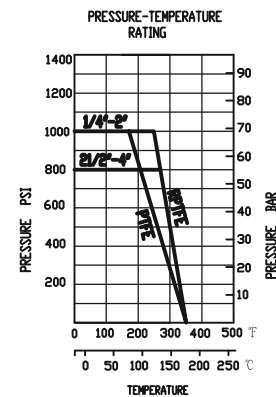

3PC Ball Valve Threaded With
Mounting Pad IS05211 1000WOG
Item NO. CW BV-3MP
Model NO:3131

Features:

1. Pressure Rating: 1000PSI/PN63
2. Working Temperature: -20° C to +180° C
3. Full Port
4. Investment Casting
5. Blow-out Proof Stem
6. Locking Device Handle (Option)
7. PED 2014/68/EU
8. IS05211 Mounting Pad
9. Thread: ASME B1.20.1
- BS21, DIN2999/259, IS0228-1, IS07/1, JIS B 0203
10. Inspection Testing: API598, EN12266

4"	96	226	172	330	128	18.5	70	102	4.5	5.5	17
3"	76	186	160	233	114	18.5	70	102	4.5	5.5	17
2-1/2"	64	170	151	233	105	18.5	70	102	4.5	5.5	17
2"	50	124.5	124	188	85	15	50	70	3.5	4.5	14
1-1/2"	38	108.6	109	188	70	15	50	70	3.5	4.5	14
1-1/4"	32	97	98	162	60	11	42	50	3	3.5	11
1"	25	82	93	162	55	11	42	50	3	3.5	11
3/4"	20	70.6	81	141	48	9	36	42	3	3	9
1/2"	15	66	75	141	42	9	36	42	3	3	9
3/8"	12.5	64	75	141	42	9	36	42	3	3	9
1/4"	11.5	64	75	141	42	9	36	42	3	3	9
SIZE ITEM	D	L	H	W	H1	h	M	N	R1	R2	K